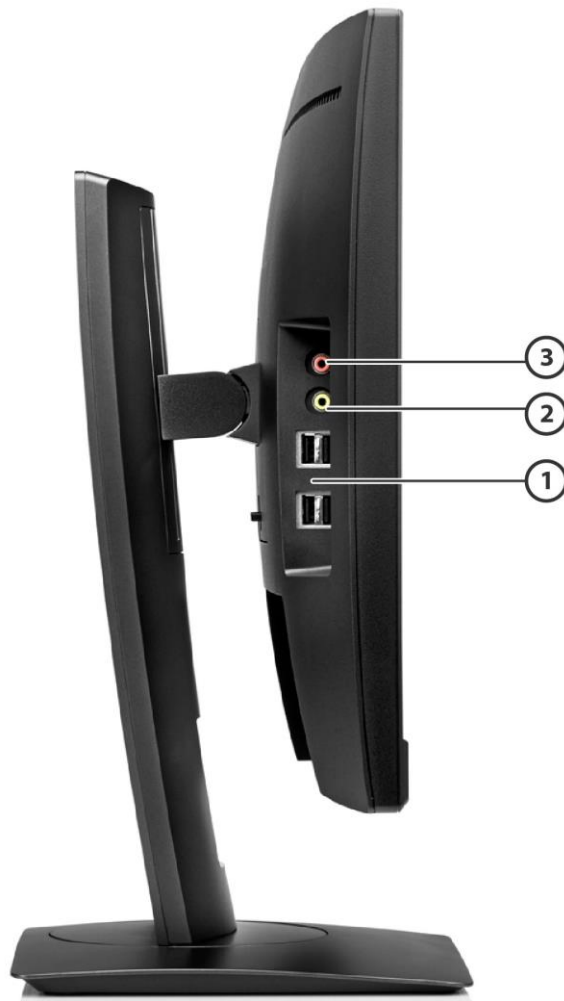

Overview

HP t310 G2 All-in-One Zero Client

Overview

Side

1. 4 USB 2.0*
2. 1 headphone
3. 1 microphone

Overview

Bottom

- | | |
|---------------|----------------------|
| 4. 2 USB 2.0* | 7. 1 DisplayPort™** |
| 5. 1 RJ-45 | 8. 1 power connector |
| 6. 1 VGA | |

**The DisplayPort™ did not pass VESA 1.2 certification guidelines.

*Two of 6 USB 2.0 ports are used for keyboard and mouse.

Overview

At a Glance

Hardware features:

- TERA2321 PCoIP Zero Client processor
- 512 MB DDR3 1333 MT/s RAM
- 32 MB SPI Flash memory to store firmware
- 10/100/1000 Gigabit Ethernet (RJ-45)
- 23.8" diagonal FHD IPS WLED-backlit (1920 x 1080) with support for 1 additional display via DisplayPort™* at resolutions up to 2048 x 1152.
- 6 USB 2.0 ports
- Comfort design stand that adjusts up or down, tilts, swivels, or rotates, to support both landscape and portrait mode.

HP PCoIP Zero Client System Features:

- Uses the TERA2321 PCoIP Zero Client Processor to provide dedicated hardware decode of the PCoIP desktop
- Delivers a high performance end-user experience using the PCoIP protocol
- Fully interoperable with all PCoIP endpoints including PCoIP virtual desktops, PCoIP remote workstation hosts and APEX 2800 server offload cards
- Wake-on-LAN support
- AES-128 bit or AES-256 bit encryption/decryption for network traffic
- No application operating system and no persistent user data is stored on the zero client device
- Manage your Zero Client and keep it up-to-date with PCoIP Management Console. A one-year subscription to Desktop Access is included with the purchase of every new HP t310 Zero Client